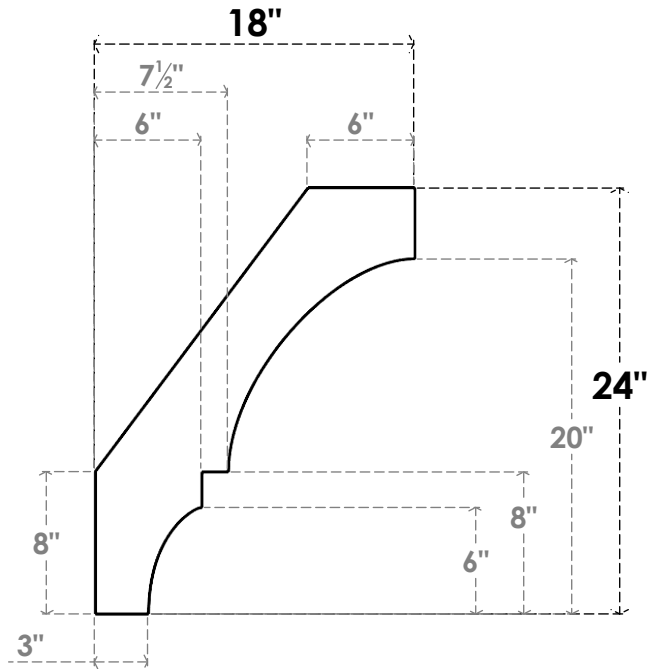

ITEM NUMBER: BRCPO050X18000X24000BOA

5"W X 18"D X 24"H BALBOA ARCHITECTURAL GRADE PVC OPEN BRACE

SIDE PROFILE

FRONT PROFILE

ISOMETRIC

EKENA MILLWORK
2300 WEST MAIN ST.
CLARKSVILLE, TX 75426
TOLL FREE: 866-607-0453
WWW.EKENAMILLWORK.COM