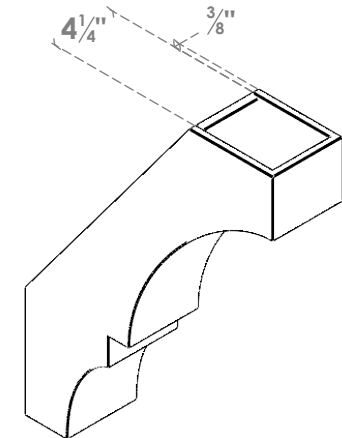

ITEM NUMBER: BRCPO050X18000X24000BOA

5"W X 18"D X 24"H BALBOA ARCHITECTURAL GRADE PVC OPEN BRACE

SIDE PROFILE

FRONT PROFILE

ISOMETRIC

EKENA MILLWORK
2300 WEST MAIN ST.
CLARKSVILLE, TX 75426
TOLL FREE: 866-607-0453
WWW.EKENAMILLWORK.COM