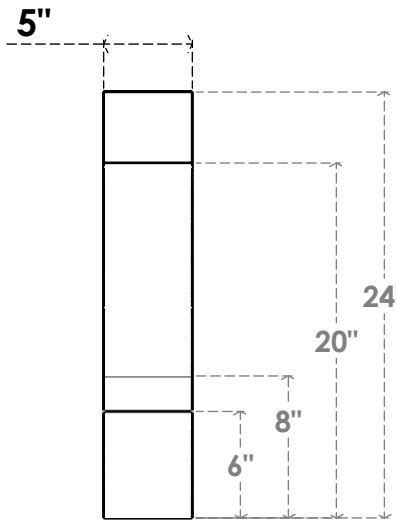

ITEM NUMBER: BRCPO050X18000X24000BOA

5"W X 18"D X 24"H BALBOA ARCHITECTURAL GRADE PVC OPEN BRACE

SIDE PROFILE

FRONT PROFILE

ISOMETRIC

EKENA MILLWORK
2300 WEST MAIN ST.
CLARKSVILLE, TX 75426
TOLL FREE: 866-607-0453
WWW.EKENAMILLWORK.COM

NOTES

1. INSTALLATION TO BE COMPLETED IN ACCORDANCE WITH MANUFACTURER'S SPECIFICATIONS.
2. DRAWING MAY NOT BE TO SCALE
3. THIS DRAWING IS INTENDED FOR DESIGN AND PLANNING PURPOSES ONLY.
4. ALL INFORMATION CONTAINED HEREIN WAS CURRENT AT THE TIME OF DEVELOPMENT BUT MUST BE REVIEWED AND APPROVED BY THE PRODUCT MANUFACTURER TO BE CONSIDERED ACCURATE.
5. ARCHITECTURAL GRADE PVC PRODUCTS ARE MADE FROM EXPANDED CELLULAR PVC AND COME NATURALLY WHITE BUT MAY BE PAINTED